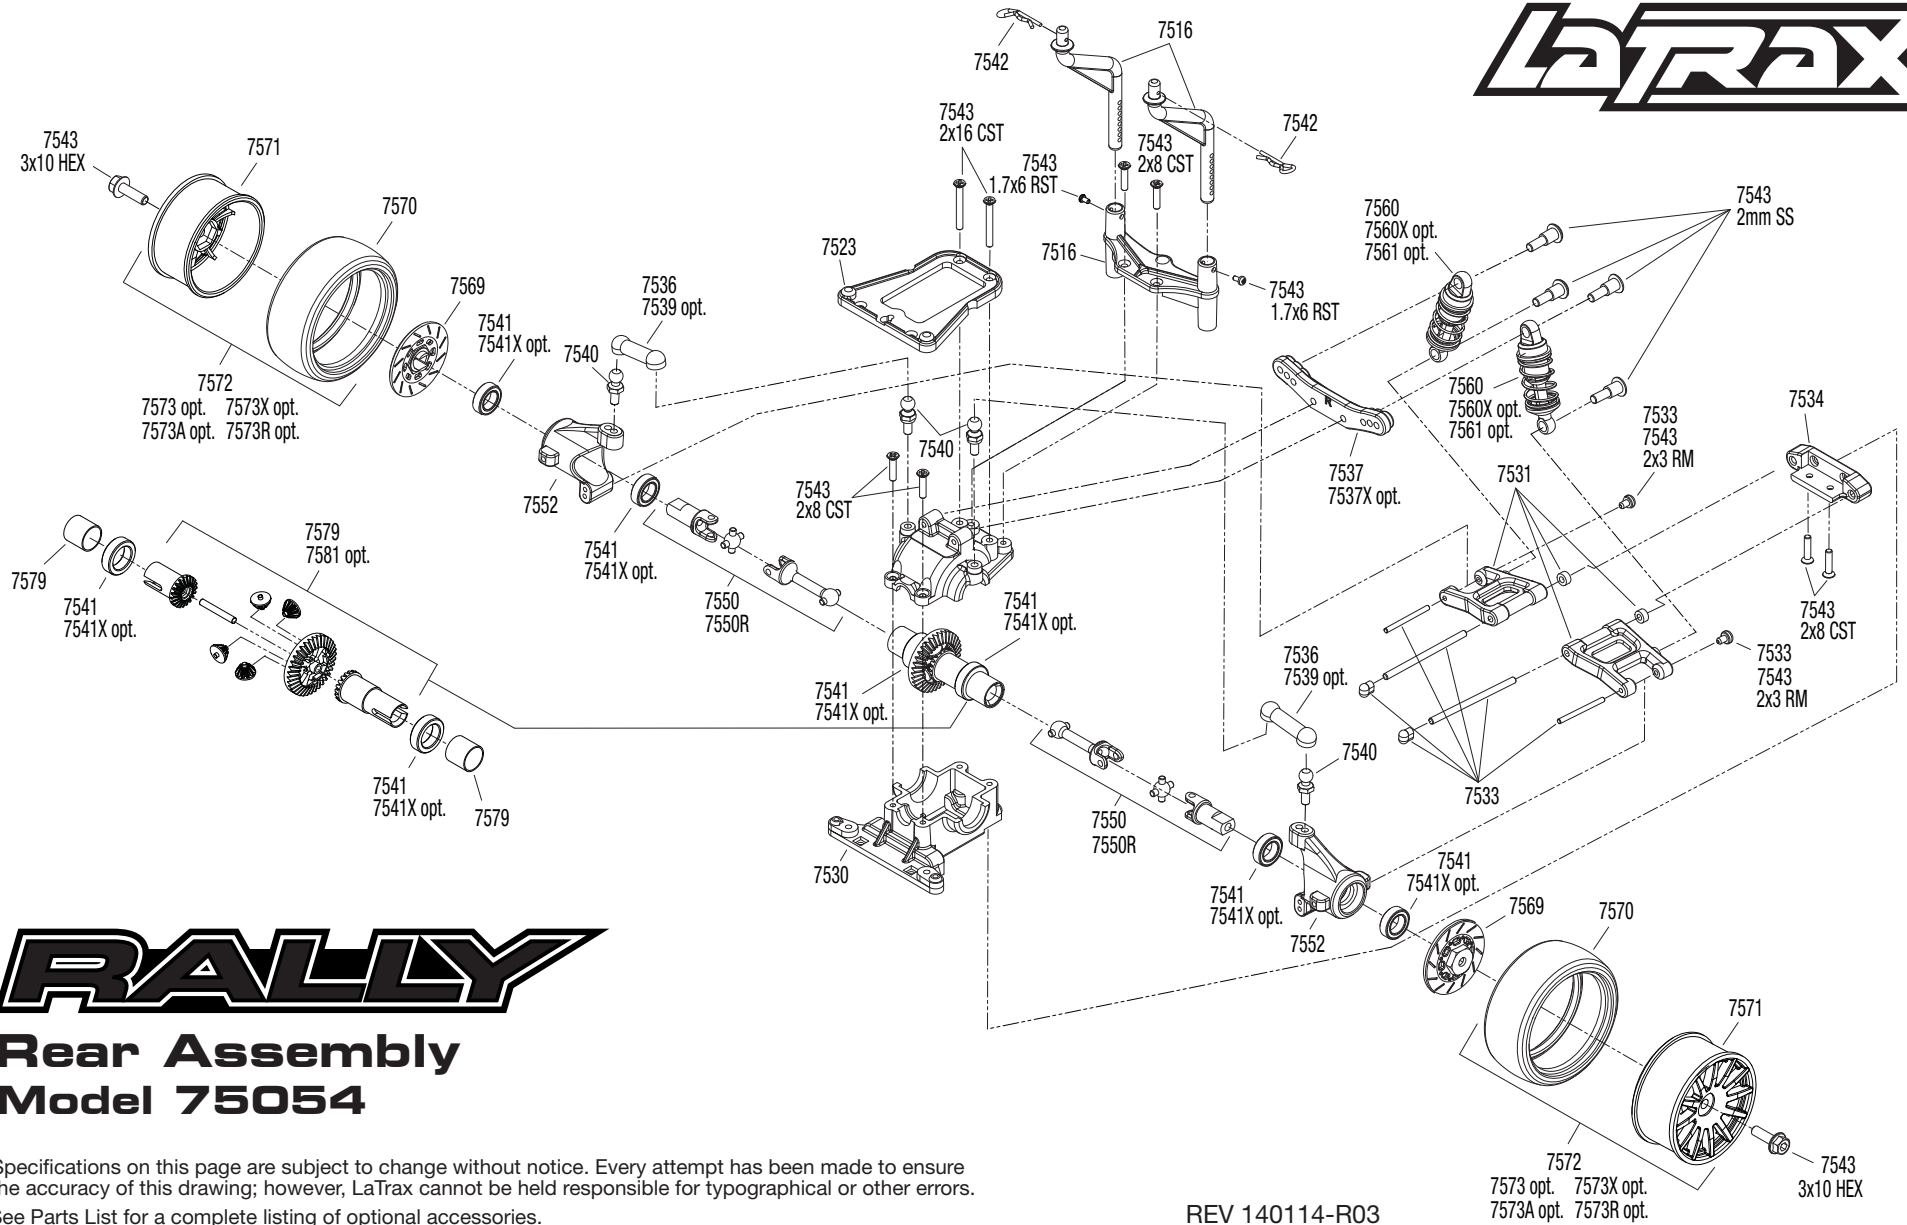

REV 140114-R03

RALLY

Chassis Assembly Model 75054

See Parts List for a complete listing of optional accessories.

Specifications on this page are subject to change without notice. Every attempt has been made to ensure the accuracy of this drawing; however, LaTrax cannot be held responsible for typographical or other errors.

REV 140114-R03

RALLY

Rear Assembly Model 75054

Specifications on this page are subject to change without notice. Every attempt has been made to ensure the accuracy of this drawing; however, LaTrax cannot be held responsible for typographical or other errors. See Parts List for a complete listing of optional accessories.