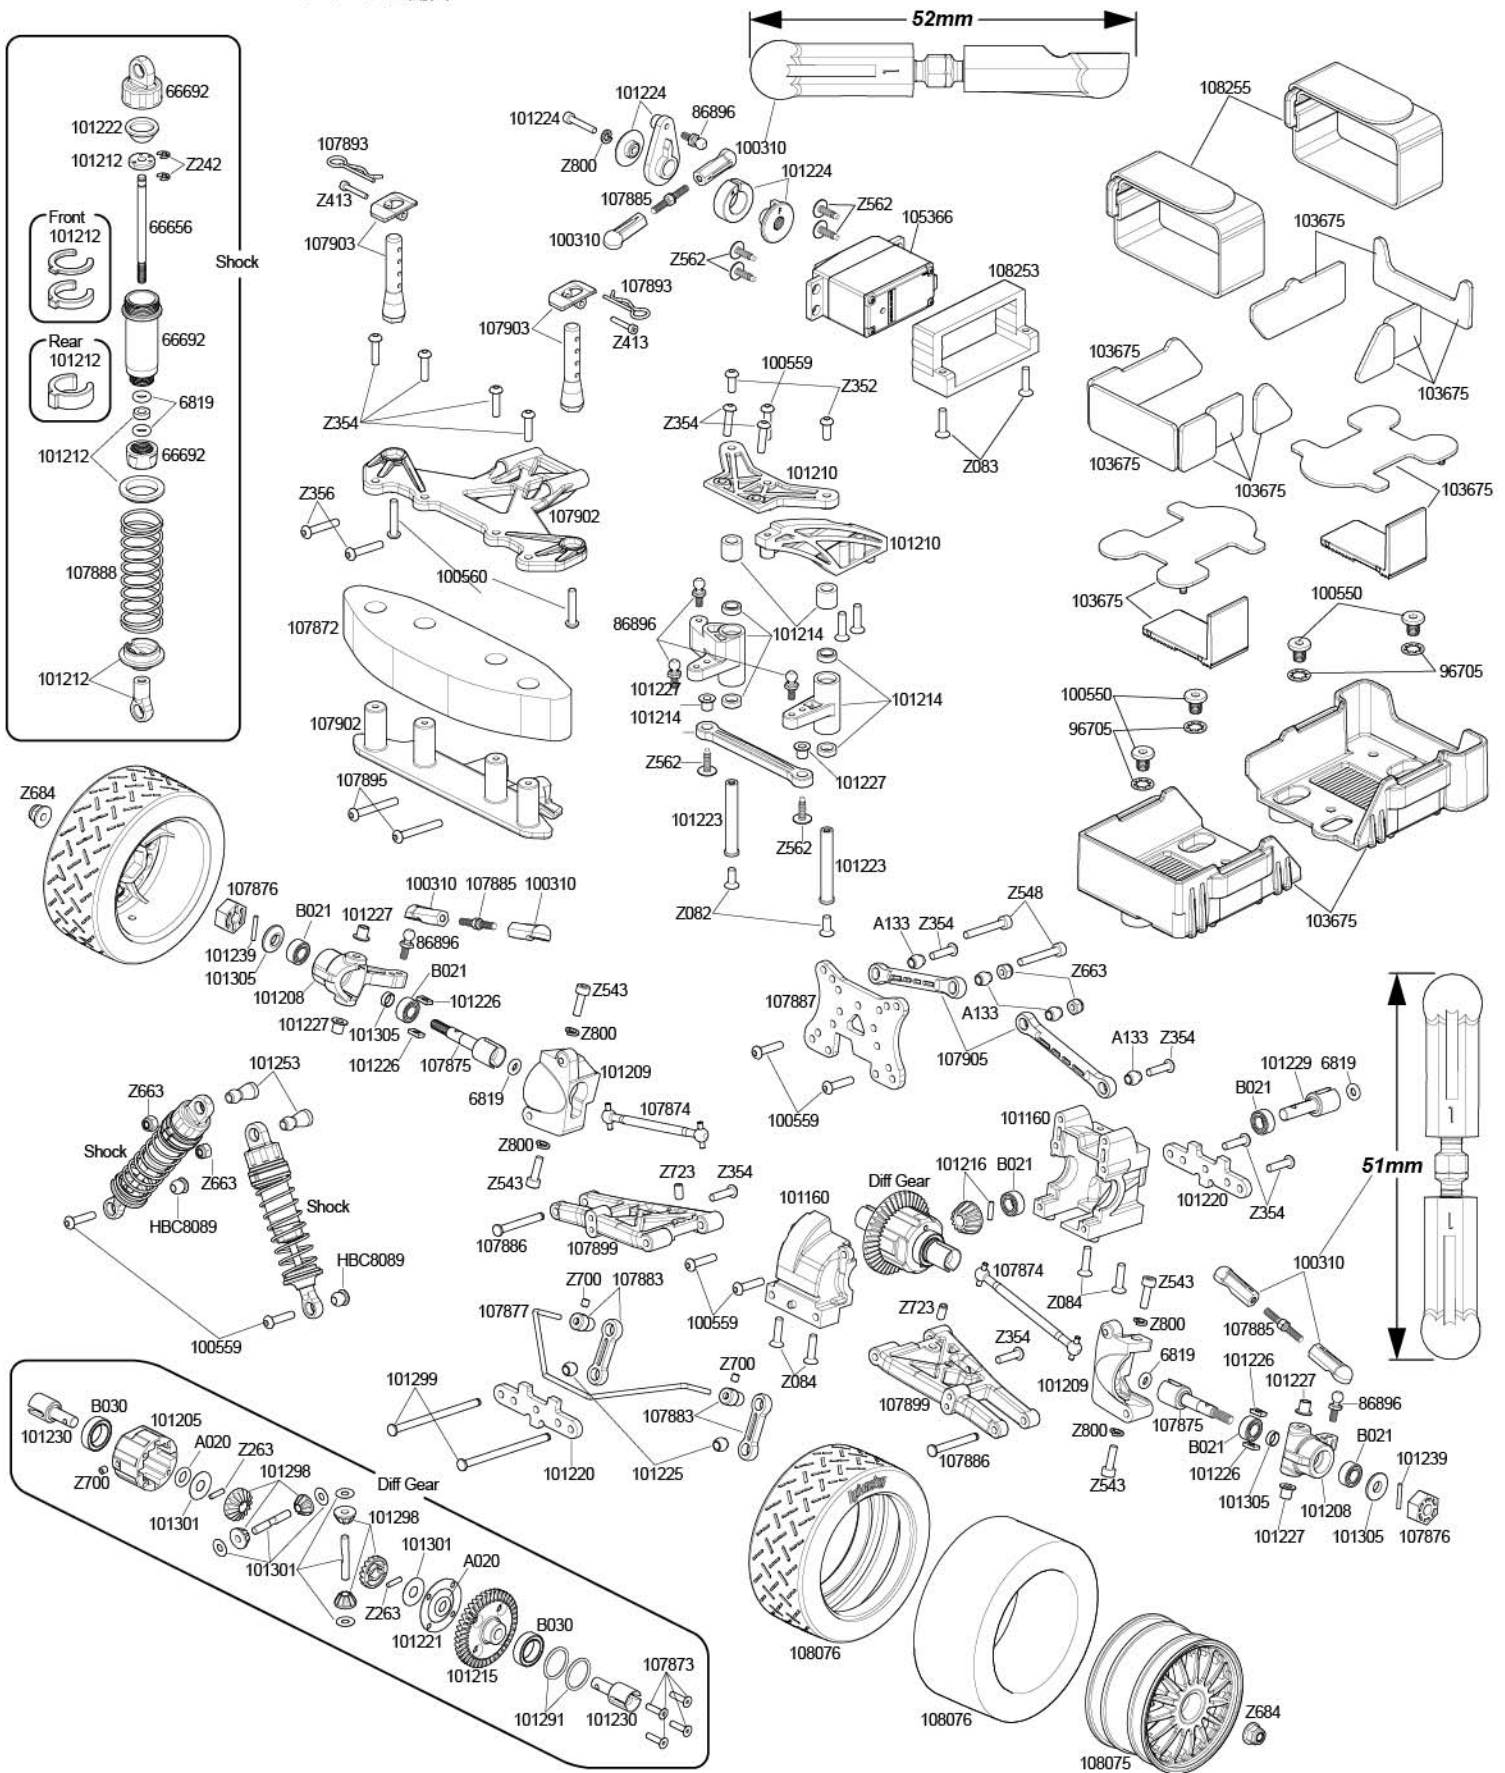

## Montage du châssis シャーシ展開図

**En Parts List**

Parts #	Description	Parts #	Description
100310	BALL END SET	107896	WASHER 5.1x13x0.3mm (10PCS)
100550	PAN HEAD SCREW M5x8mm (HEX SOCKET/10PCS)	107897	WASHER 5.2x8x0.5mm (10PCS)
100556	FLAT HEAD SCREW M3x14mm (HEX SOCKET/10PCS)	107899	FRONT SUSPENSION ARM SET
100558	BUTTON HEAD SCREW M3x4mm (HEX SOCKET/10PCS)	107900	REAR SUSPENSION ARM SET
100559	BUTTON HEAD SCREW M3x14mm (HEX SOCKET/10PCS)	107901	BODY POST EXTENDER SET
100560	BUTTON HEAD SCREW M3x16mm (HEX SOCKET/10PCS)	107902	FRONT BUMPER SET
101160	DIFFERENTIAL CASE BULLET	107903	BODY POST SET
101205	DIFF CASE 5x25x16.5mm	107904	REAR BODY MOUNT
101206	CENTER DIFF HOUSING SET	107905	UPPER ARM SET
101208	SPINDLE/REAR HUB CARRIER SET	108075	WR8 TARMAC WHEEL WHITE (2.2"/57x35mm/2PCS)
101209	FRONT HUB CARRIERS (LEFT/RIGHT 10 DEGREES)	108076	WR8 TARMAC TIRE D COMP (2.2"/57x80mm/2PCS)
101210	CHASSIS BRACE SET	108246	MOTOR MOUNT SET
101212	SHOCK PARTS SET	108248	CENTER DIFF PLATE (ORANGE)
101214	STEERING CRANK SET	108251	ESC TRAY SET
101215	BEVEL GEAR 40T	108253	SERVO MOUNT
101216	BEVEL GEAR 13T	108255	BATTERY STRAP 25x220mm (2PCS)
101219	REAR LOWER ARM BRACE ORANGE	108257	MAIN CHASSIS (GUNMETAL/3mm)
101220	FRONT LOWER ARM BRACE (ORANGE)	108261	WATERPROOF RECEIVER BOX
101221	DIFF CASE GASKET (3PCS)	108267	PINION GEAR 15 TOOTH (1M / 3mm SHAFT)
101222	SHOCK BLADDER (4PCS)	66652	CENTER DIFF SHAFT 5x26.5mm (FRONT/1PC)
101223	SERVO SAVER POSTS 5X35MM	66653	CENTER DIFF SHAFT 5x31mm (REAR/1PC)
101224	SERVO SAVER SET	66654	SPUR GEAR 46T
101225	BALL 5.8x5mm (5PCS)	66656	SHOCK SHAFT 3x46mm (2PCS)
101226	STEERING NUT 3mm (4PCS)	66692	SHOCK BODY SET (M/2 SHOCKS)
101227	FLANGE PIPE (4PCS)	6819	SILICONE O-RING P-3 (RED/5PCS)
101229	GEAR SHAFT 5x29mm (2PCS)	86896	BALL STUD 4.8x12mm (10PCS)
101230	DIFF SHAFT 5x23.5mm (2PCS)	96705	LOCKING WASHER M5 (20PCS)
101234	DRIVE SHAFT 6x72mm	A020	O-RING P-5 (4 PCS)
101239	PIN 1.7x11mm (10PCS)	A046	O-RING P-3 (BLACK /4PCS)
101253	STAND OFF 5.8x14mm (5PCS)	A133	BALL 5.8x6mm (4PCS)
101291	GEARBOX SPACER SET	B021	BALL BEARING 5x10x4mm (2PCS)
101297	SUPPORT PARTS SET	B030	BALL BEARING 10x15x4mm (2PCS)
101298	DIFF GEAR SET	HBC8089	BALL FOR STEERING PUSH ROD (LIGHTNING SERIES)
101299	3x51.8mm FRONT INNER SUSPENSION SHAFT (2PCS)	Z081	FLAT HEAD SCREW M3x6mm (HEX SOCKET/10PCS)
101300	3x56.3mm REAR INNER SUSPENSION SHAFT (2PCS)	Z082	FLAT HEAD SCREW M3x8mm (HEX SOCKET/10PCS)
101301	DIFF SHAFT SET	Z083	FLAT HEAD SCREW M3x10mm (HEX SOCKET/10PCS)
101305	WHEEL SPACER SET (4PCS)	Z084	FLAT HEAD SCREW M3x12mm (HEX SOCKET/10PCS)
103675	BATTERY HOLDER SET	Z150	ANTENNA PIPE SET
103680	WIRE GUIDE	Z241	E CLIP E2.5mm (20PCS)
105383	HPI RF-40 RECEIVER (2.4GHZ/3CH)	Z242	E CLIP E2mm (20PCS)
106767	FLUX VAPOR PRO WATERPROOF SPEED CONTROL	Z263	PIN 2x8mm (12PCS)
106768	FLUX VEKTOR 4000KV BRUSHLESS MOTOR	Z273	PIN 1.6x8mm (12PCS)
107375	FLAT HEAD SCREW M2.5x10mm (HEX SOCKET/10PCS)	Z351	BUTTON HEAD SCREW M3x6mm (HEX SOCKET/10PCS)
107872	FOAM BUMPER	Z352	BUTTON HEAD SCREW M3x8mm (HEX SOCKET/10PCS)
107874	DRIVE SHAFT 56mm	Z353	BUTTON HEAD SCREW M3x10mm (HEX SOCKET/10PCS)
107875	AXLE SHAFT (2PCS)	Z354	BUTTON HEAD SCREW M3x12mm (HEX SOCKET/10PCS)
107876	WHEEL HEX HUB (12mm/4PCS)	Z356	BUTTON HEAD SCREW M3x18mm (HEX SOCKET/10PCS)
107877	FRONT SWAY BAR (2mm/ORANGE)	Z411	CAP HEAD SCREW M2x8mm (10PCS)
107878	REAR SWAY BAR (2mm/ORANGE)	Z412	CAP HEAD SCREW M2x10mm (10PCS)
107880	DRIVE SHAFT 105mm	Z413	CAP HEAD SCREW M2x12mm (10PCS)
107882	STONE GUARD SET	Z492	TP. BINDER HEAD SCREW M2.2x4.8mm (8PCS)
107883	SWAY BAR HOLDER SET	Z509	BUTTON HEAD SCREW M3x30mm (6PCS)
107885	TURNBUCKLE M3x21mm (2PCS)	Z543	CAP HEAD SCREW M3x10mm (6PCS)
107886	SUSPENSION SHAFT 3x24.5 (4PCS)	Z544	CAP HEAD SCREW M3x12mm (6PCS)
107887	SHOCK TOWER SET (FRONT/REAR)	Z548	CAP HEAD SCREW M3x22mm (12PCS)
107888	SHOCK SPRING (ORANGE/2PCS)	Z562	TP. FLANGED SCREW M3x10mm (HEX SOCKET/10PCS)
107889	CAPHEAD SCREW M2.5x8mm (10PCS)	Z568	TP. BINDER HEAD SCREW M3x12mm (10PCS)
107890	CAPHEAD SCREW M2.5x10mm (10PCS)	Z663	LOCK NUT M3 (6PCS)
107891	CAPHEAD SCREW M2.5x14mm (10PCS)	Z700	SET SCREW M3x3mm (6PCS)
107893	BODY CLIP (10PCS)	Z704	SET SCREW M3x8mm (10PCS)
107894	BUTTON HEAD SCREW M3x22mm (10PCS)	Z723	SET SCREW M4x6mm
107895	BUTTON HEAD SCREW M3x25mm (10PCS)	Z800	SPRING WASHER 3x6mm (20PCS)